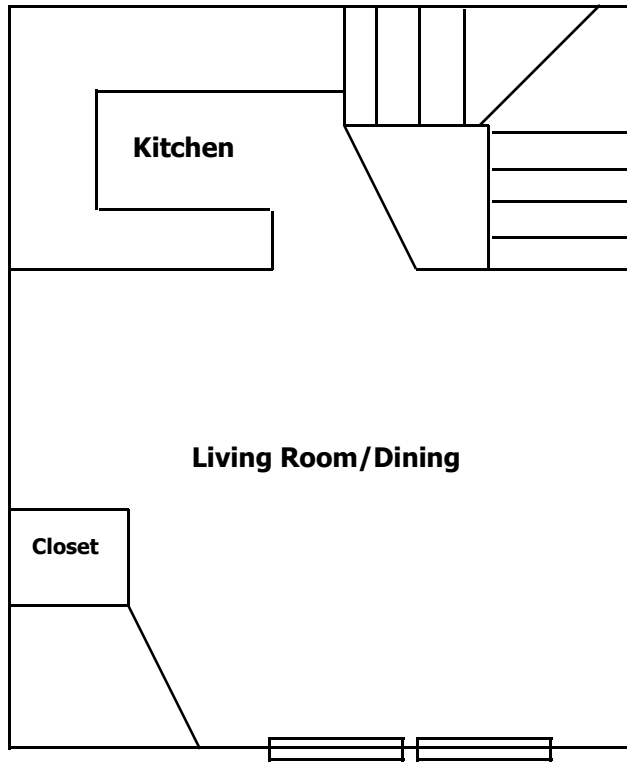

CLAREMONT VILLAGE

2 Bedroom Townhouse units, neutral color scheme; off white eggshell finish on walls; carpets a beige pile. Washer/dryer hookup available, on-site laundry rooms. Windows measure 34" wide by 57" tall. Storage units available to rent on premises.