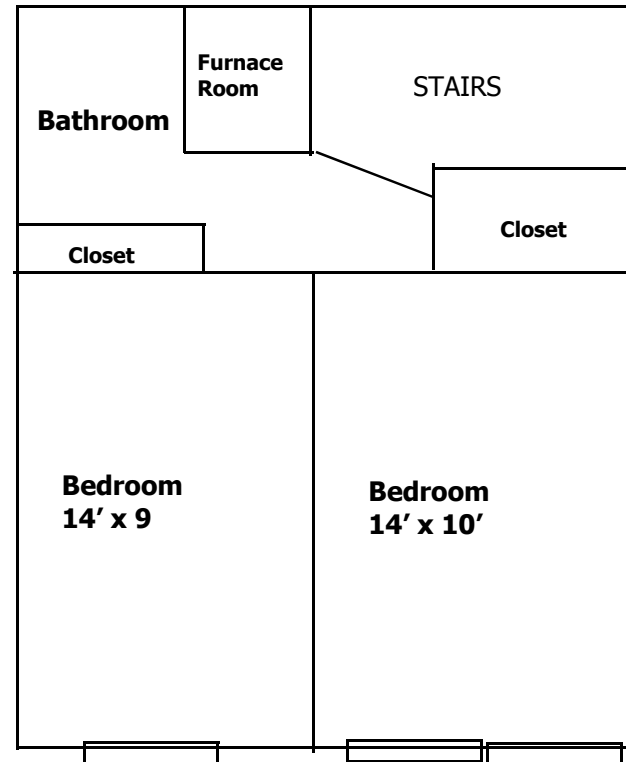

CLAREMONT VILLAGE

2 Bedroom Townhouse units, neutral color scheme; off white eggshell finish on walls; carpets a beige pile. Washer/dryer hookup available, on-site laundry rooms. Windows measure 34" wide by 57" tall. Storage units available to rent on premises.